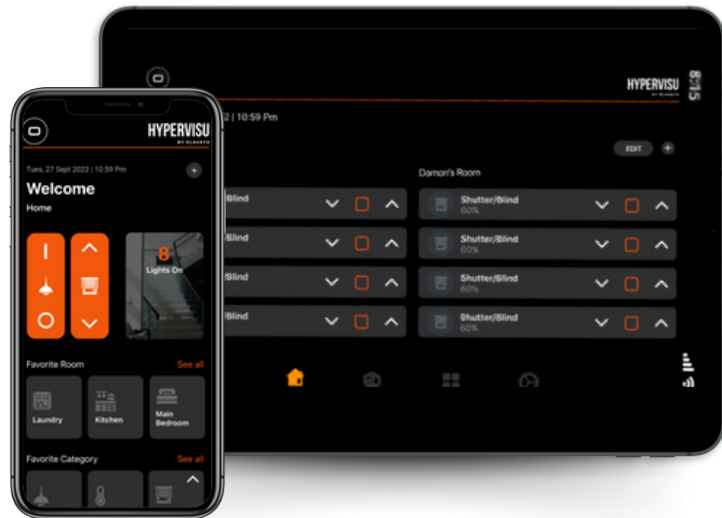

HyperVisu

Control Your Smart Home with Ease

HyperVisu provides easy control of your KNX smart home on Android and iOS with organized navigation and quick setup.

- **Easy Navigation**
Control devices by rooms and categories.
- **Advanced Integration**
Full support for Node-RED, Grafana, and IoT devices.
- **Simple Setup**
Auto-configured through ElauPro for a smooth start.